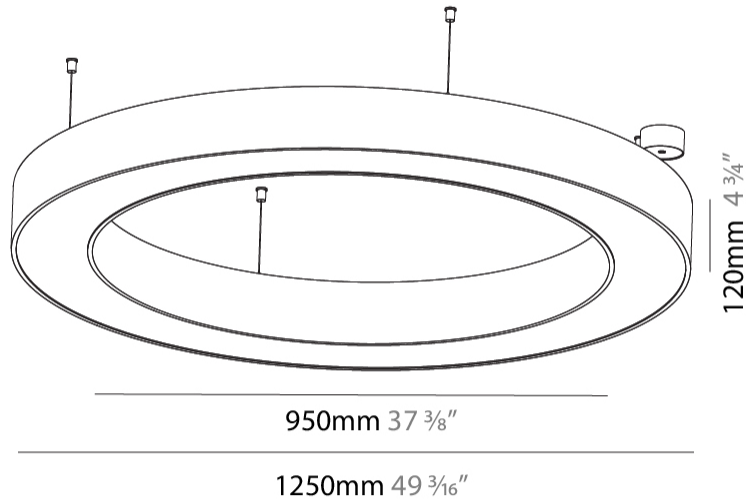

GENERAL

Series: Glorious
Subseries: Glorious
Brand: Prolicht
Division: Architectural
Mounting Type: Suspension
Mounting Location: Ceiling
Subcategory: Ambient

PHYSICAL

Shape: Round
Diameter (mm): 1250
Diameter (in): 49 ³/₁₆
Height (mm): 120
Height (in): 4 ³/₄
Max. Overall Height (mm): 2120
Max. Overall Height (in): 83 ⁷/₁₆
Light Distribution: Direct
Weight (kg): 12.847
Weight (lbs): 28.26
Diffuser: [PMMA - Opal or Micro-Prism](#)
Fixture Finish: [SSR / BKV / CWI / CRY / HAB / UFT / ITA / RUA / FTG / MYG / LOD / PUS / FRO / FUP / KIA / POP / BLS / SPG / MEY / GOH / GUM / CHC / COM / ABZ / JAG / OBR / MOS / ROR](#)
Fixture Material: Aluminum

ELECTRICAL

Lamp Type: LED (Zhaga Standard)
Input Wattage (W): 60
Total Output Wattage (W): 48 / 38.4 (3500K)
Dimming: [Non-Dimming / Phase Dimming (120Vac only) / 0-10V Dimming](#)
Driver Included: Yes
Driver Location: Integrated
Driver Type: Constant Current
Driver Class: Class 2
Input Voltage (V): 120 - 277
Constant Current (MA): 350 / 1200 (3500K)

LED

Color Temperature (°K): [3000 / 3500 / 4000](#)
Max. Delivered Lumen (lm): 5540 / 5733 / 5850
CRI: >80 CRI
Efficiency (%): 0.65
Lamp Life (hrs): 50000

OPTICAL

RATINGS AND CERTIFICATIONS

Certified By: Certified for North American Standards
IP rating: IP20