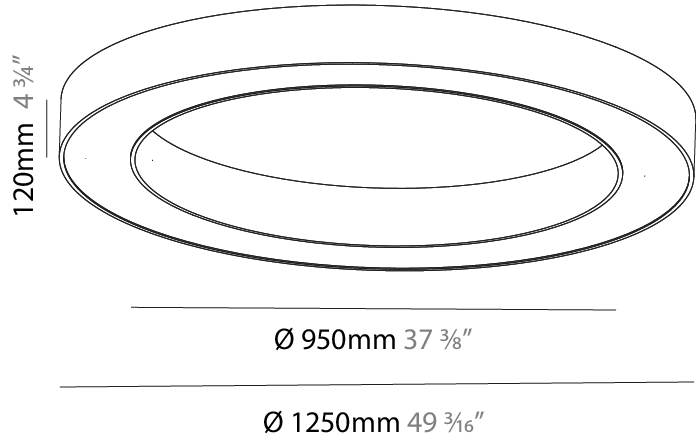

1. To build a product code in our configurator select the specify button on the base model # product page
2. To build a manual product code on this datasheet choose from the options listed below in blue font and add the suffix to the base model #

GENERAL

Series: Glorious
Subseries: Glorious
Brand: Prolicht
Division: Architectural
Mounting Type: Surface
Mounting Location: Ceiling
Subcategory: Ambient

PHYSICAL

Shape: Round
Diameter (mm): 1250
Diameter (in): 49 ³/₁₆
Height (mm): 120
Height (in): 4 ³/₄
Light Distribution: Direct
Weight (kg): 12.465
Weight (lbs): 27.42
Diffuser: PMMA - Opal or Micro-Prism
Fixture Finish: SSR / BKV / CWI / CRY / HAB / UFT / ITA / RUA / FTG / MYG / LOD / PUS / FRO / FUP / KIA / POP / BLS / SPG / MEY / GOH / GUM / CHC / COM / ABZ / JAG / OBR / MOS / ROR
Fixture Material: Aluminum

ELECTRICAL

Lamp Type: LED (Zhaga Standard)
Input Wattage (W): 60
Total Output Wattage (W): 48 / 38.4 (3500K)
Dimming: Non-Dimming / Phase Dimming (120Vac only) / 0-10V Dimming
Driver Included: Yes
Driver Location: Integrated
Driver Type: Constant Current - 120 / 277Vac
Driver Class: Class 2
Input Voltage (V): 120 - 277
Constant Current (MA): 350 / 1200 (3500K)

LED

Color Temperature (°K): 3000 / 3500 / 4000
Max. Delivered Lumen (lm): 5540 / 5733 / 5850
CRI: >80 CRI
Efficiency (%): 65
Lamp Life (hrs): 50000

OPTICAL

RATINGS AND CERTIFICATIONS

Certified By: Certified for North American Standards
IP rating: IP20